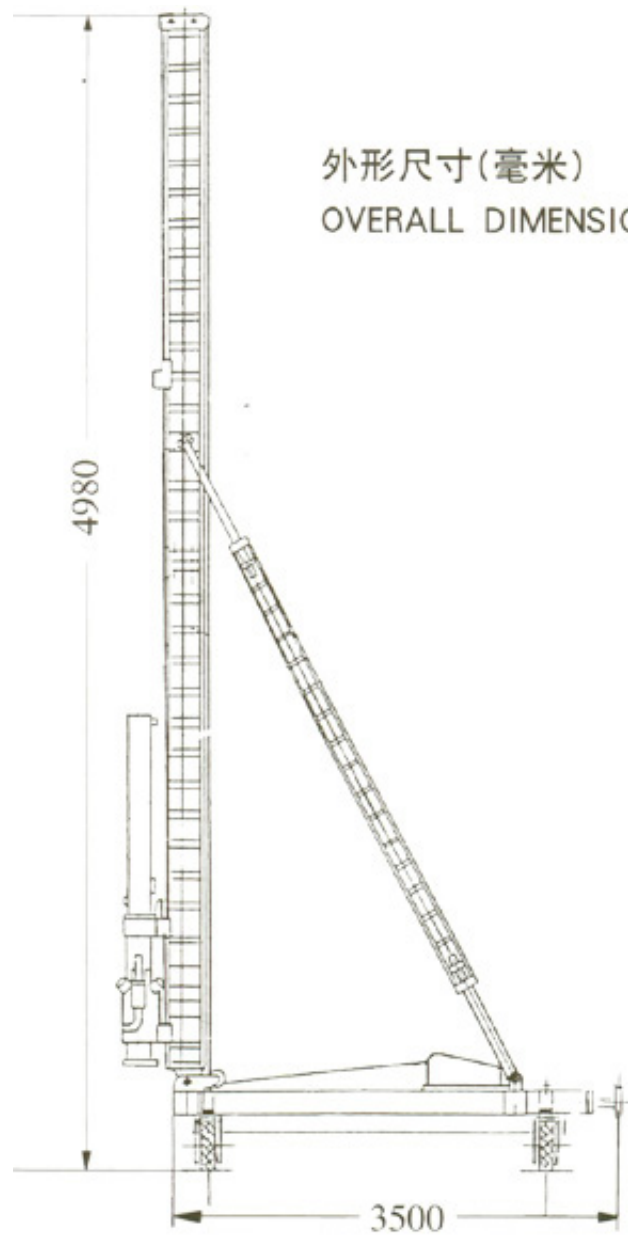

Pin Connections on APE
European Style Leads

APE European Leads

APE European Leads

Note:

Optional wick tube shown.

APE old and new
lead comparison

The old
style
APE 32
inch
lead in
on the
right.
The
new
style
lead
shown
on the
left is
deeper.

Go to www.apevibro.com for
specifications on leads

外形尺寸(毫米)
OVERALL DIMENSIONS(mm)