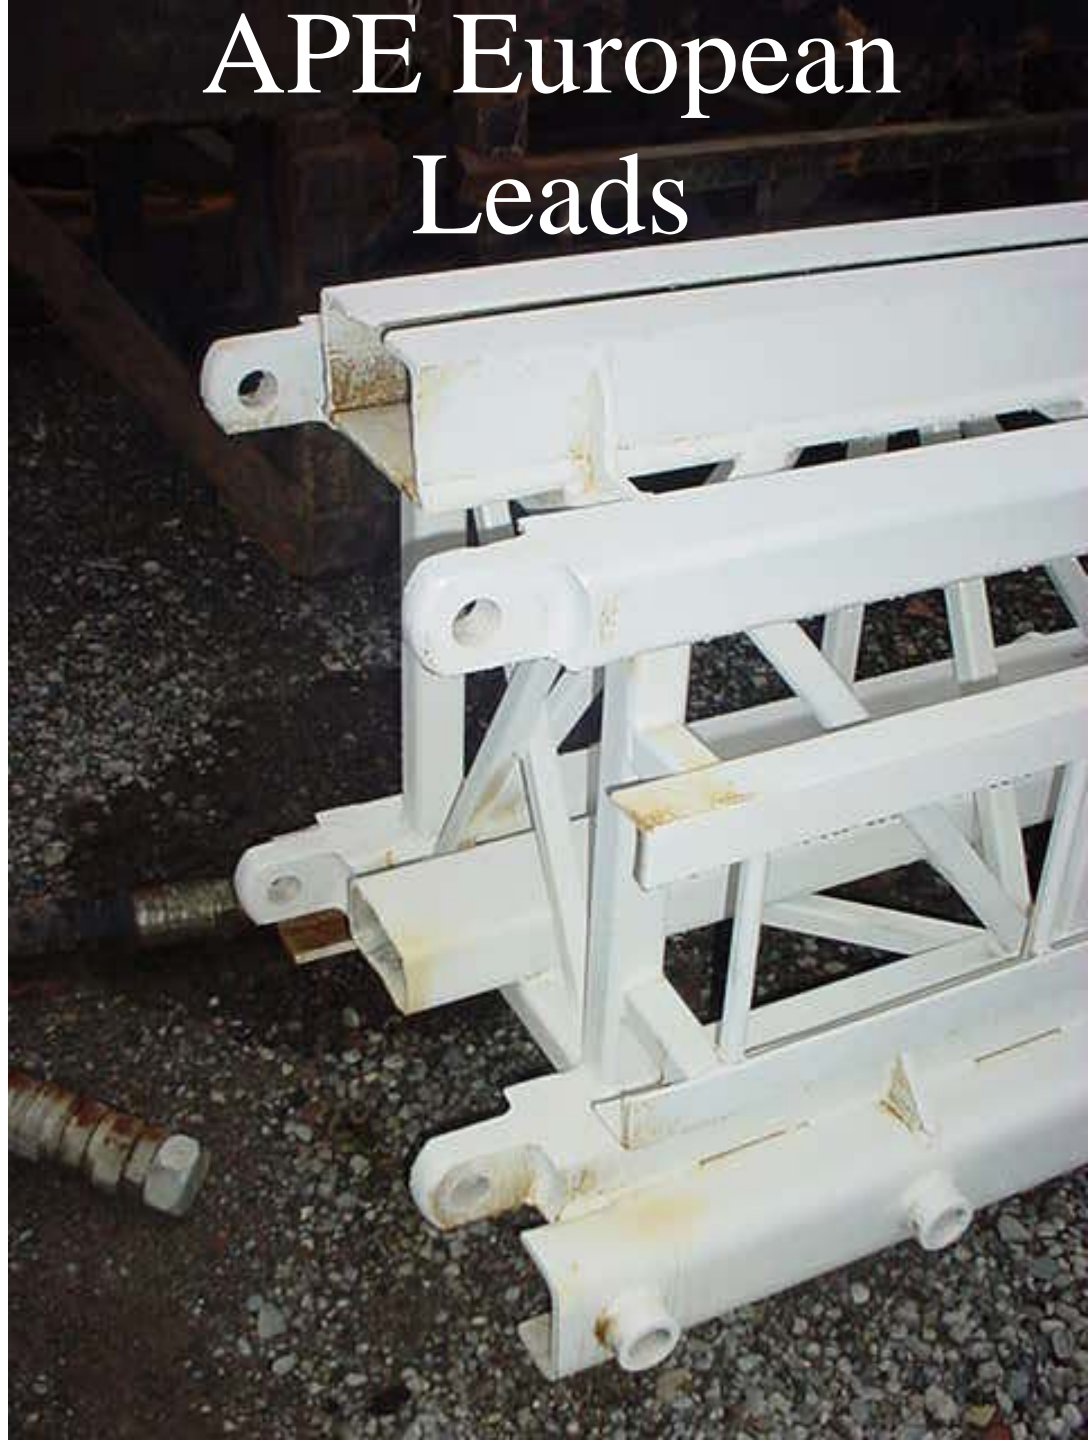

APE Slide Show Showing APE
Lead Types

APE/Richardson 26 inch
leads

APE New Style Leads

APE New Style Leads

Pin connections are basically the same as Pileco leads. When they are pinned together they provide a smooth un-interrupted plane for the hammer guides to glide across.

The old APE leads left a gap at the pin connections.

These leads are deeper for larger hammers.

APE European Type Leads

Wick Mandrel
Housing

Wick tube

Boom connector track

These APE ST-75 leads are manufactured at the APE facility in Kent, Washington. The above section has optional wick drain tubes and mandrel housing plus boom connector track.

Pin Connections on APE
European Style Leads

APE European Leads

APE European Leads

Note:

Optional wick tube shown.

APE old and new
lead comparison

The old
style
APE 32
inch
lead in
on the
right.
The
new
style
lead
shown
on the
left is
deeper.